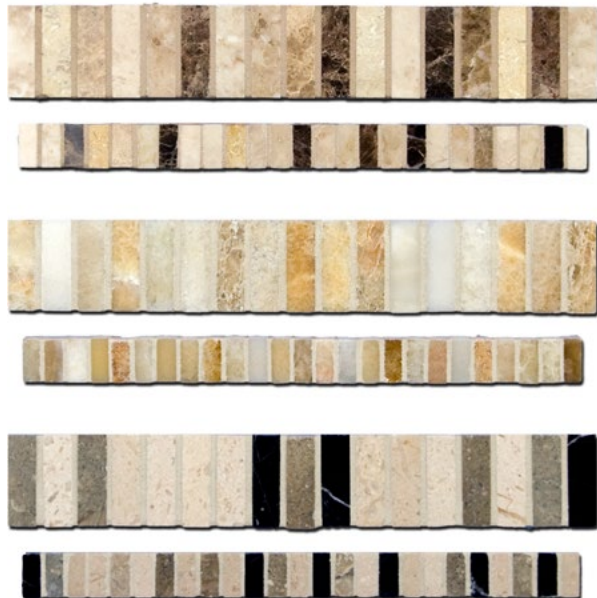

Polished Stele 1

▶ 1" x 12" ◀

finish POLISHED
thickness 3/8
unit Piece

prod no.	prod name
XAY 50011	Apollo
XAY 50012	Artemis
XAY 50013A	Onyx Autumn
XAY 50013S	Onyx Spring
XAY 50014	Malija
XAY 50015	Zeus Black

lbs/unit (sheets) pcs/packing
.25 10 10/carton

Polished Stele 2

▶ 2" x 12" ◀

finish POLISHED
thickness 3/8
unit Piece

prod no.	prod name
XAY 50021	Apollo
XAY 50022	Artemis
XAY 50023A	Onyx Autumn
XAY 50023S	Onyx Spring
XAY 50024	Malija
XAY 50025	Zeus Black

lbs/unit (sheets) pcs/packing
.75 10 10/carton

Artemis Stele 2, Stele 1
Onyx Autumn Stele 2, Stele 1
Zeus Black Stele 2, Stele 1