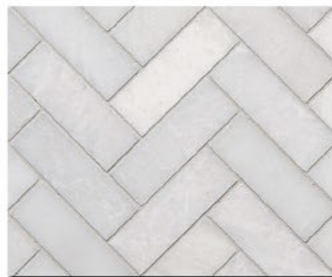

Sura

Myra

Olympos v.2

Korba

Aperlae

Apollonia

Luxon  
A/W Tumbled

**1 1/4 HEXAGON**  
(mounted)