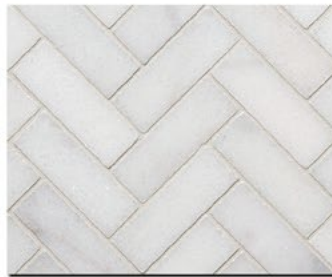

HERRINGBONE
(mounted)

▶ 13³/₈" x 14" ◀

finish HONED
thickness 3/8
unit Sheet
unit size 1.05 sf sheet
unit/sf .95

lbs/unit (sheets) sheet/packing
4.95 10 10/carton

prod no.	prod name
XAY 50909HR	Myra
XAY 51009HR	Olympos v.2
XAY 51309HR	Korba
XAY 51409HR	Aperlae
XAY 51509HR	Apollonia
XAY 51709HR	Sura
XAY 30009HR	Luxon

Korba