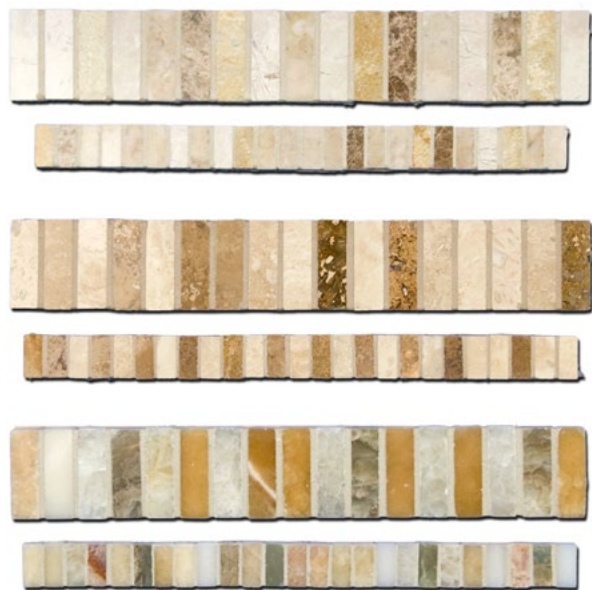

Apollo Stele 2, Stele 1
Malija Stele 2, Stele 1
Onyx Spring Stele 2, Stele 1