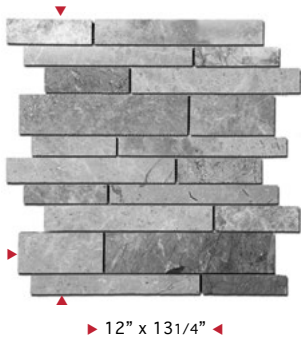

prod no. XAY-50094A    prod name Onyx Autumn  
XAY-50094S    Onyx Spring

lbs/unit (sheets) sheet/packing  
4.21 10 10/carton

Onyx Autumn  
*Polished*

Onyx Spring  
*Polished*

finish HONED  
thickness 3/8  
unit Sheet  
unit size 1.08 sf sheet  
unit/sf .93