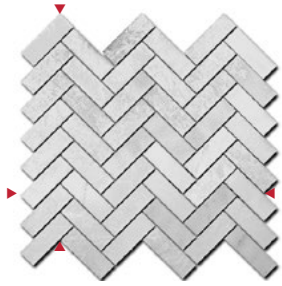

Luxon  
*A/W Tumbled*

**HERRINGBONE**  
(mounted)

▶ 13<sup>3</sup>/<sub>8</sub>" x 14" ◀

finish HONED  
thickness 3/8  
unit Sheet  
unit size 1.05 sf sheet  
unit/sf .95  
  
lbs/unit (sheets) sheet/packing  
4.95 10 10/carton