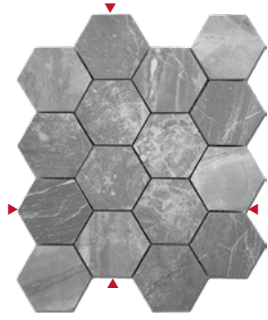

Recommended Joint: **MINIMUM 2mm (± 3/32")** for ALL RECTIFIED tiles!

When set Staggered 6" - 8" offset RECOMMENDED

1/2 offset NOT Recommended

# + T U S C A N Y +

New!

**2 1/2" LUX HEX polished**

unit Sheet  
unit size .67 sf sheet  
unit/sf 1.49

prod no.  
SP 661224X  
SP 671224X  
SP 681224X

prod name  
Regal Light Lux  
Precious Ice LUX  
Mysterious White LUX