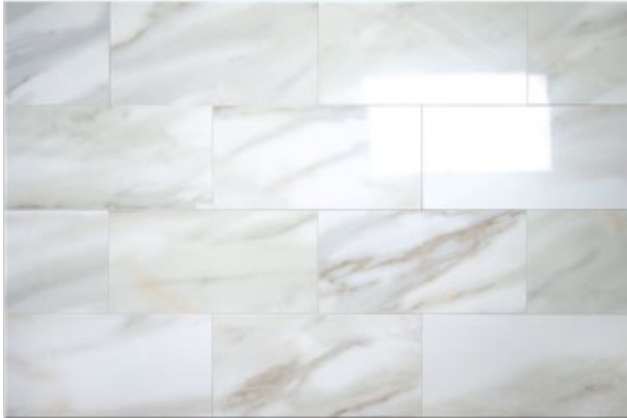

+ T U S C A N Y +

New!

6 x 12 LUX *rectified/polished*

prod no.	prod name	size	lbs/sf	pc/ctn	sf/ctn	ctn/pllt	sf/pllt
SP 660612	Tuscany Regal Light LUX	6 x 12	4.20	24	11.62	44	511.28
SP 670612	Tuscany Precious Ice LUX	6 x 12					
SP 680612	Tuscany Mysterious White LUX	6 x 12					
		6 x 12					

Regal Light LUX 6 x 12