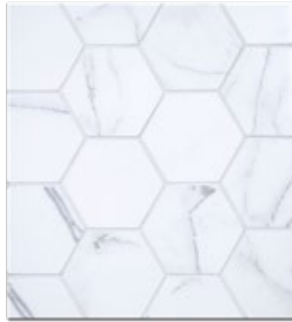

Precious Ice LUX