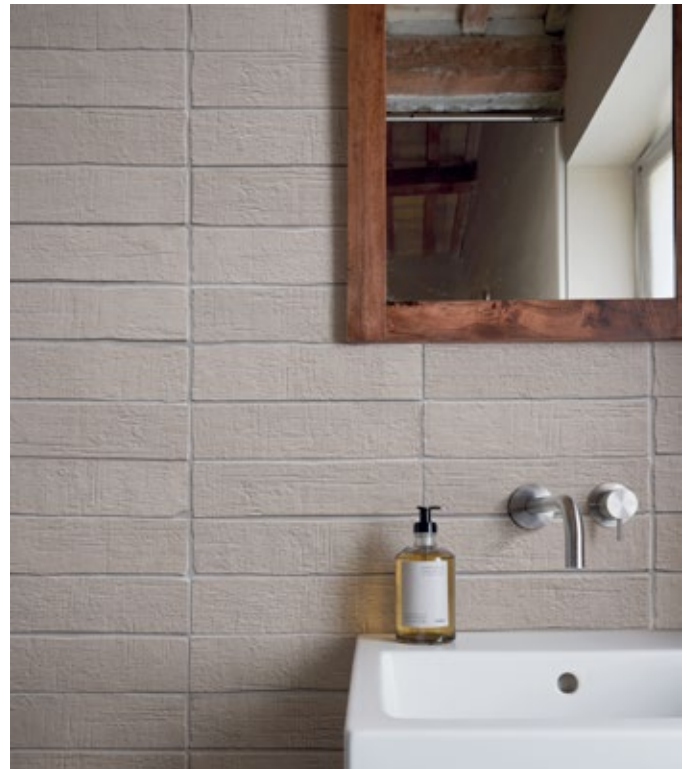

Corda Spakko 3 x 12