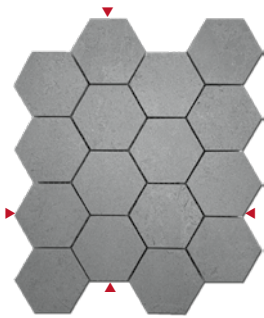

▶ 10 1/2" x 9 1/8"◀

unit Sheet
unit size .67 sf sheet
unit/sf 1.49

prod no.
RF 42124HX
RF 42224HX
RF 42324HX
RF 42424HX

prod name
PedraAzul Ivory
PedraAzul Natural
PedraAzul Grey
PedraAzul Greige

2 5/8 HEX

thickness
9.0 mm

lbs/unit (sheets) sheet/packing
2.50 6 6/carton