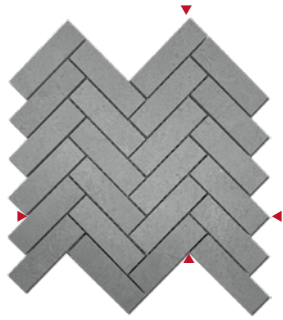

R10

V2 Slight

Recommended Joint: **MINIMUM 2mm (± 3/32") for ALL RECTIFIED tiles!**

When set Staggered 6" - 8" offset **RECOMMENDED**

1/2 offset **NOT Recommended**

PEDRA AZUL

NEW!

▶ 11 1/4" x 10"◀

unit Sheet
unit size .80 sf sheet
unit/sf 1.25

prod no.
RF 42124HR
RF 42224HR
RF 42324HR
RF 42424HR

prod name
PedraAzul Ivory
PedraAzul Natural
PedraAzul Grey
PedraAzul Greige

HERRINGBONE

thickness
9.0 mm