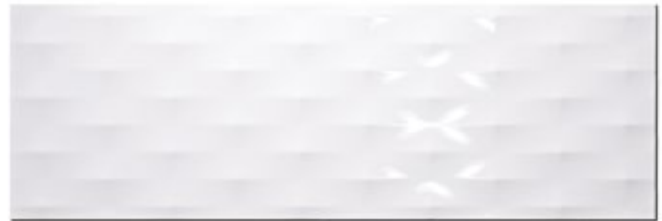

# LUMINA

**LUCIDO 10 x 30** thickness  
**LUCIDO 12 x 36** **8.5 mm**

prod no.	prod name	size	lbs/sf	pc/ctn	sf/ctn	ctn/pllt	sf/pllt
FP 210	Bianco Lucido	10 x 30	3.30	6	12.10	54	653.40
FP 212	Bianco Lucido <b>NEW!</b>	12 x 36	4.15	5	15.01	40	600.40
FP 210C	Bianco Lucido Curve	10 x 30	3.30	5	10.08		
FP 210D	Bianco Lucido Diamante	10 x 30					
FP 210L	Bianco Lucido Line	10 x 30					
FP 210S	Bianco Lucido Square	10 x 30					

special pieces  
 Coprifilo size  
3/8 x 10

10" Coprifilo

Lucido Curve

Lucido Diamante

Lucido Line

Lucido Square

**WALL** Wall Tile

WALL TILES are typically produced from a White Clay (Pasta Bianca), and are Low Fired resulting in a softer clay body with a more subtle, but delicate glaze surface. While perfectly suited for WALL APPLICATION, wall tiles are not suitable, or recommended for, FLOOR APPLICATION.

# LUMINA

Bianco Lucido w/ Bianco Lucido Curve

Lucido Line