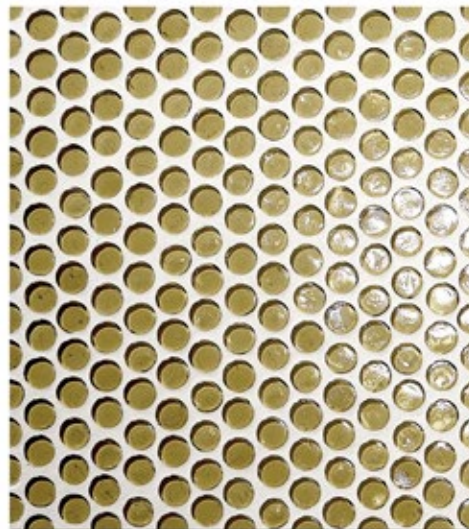

Circle White

Circle Diamond

Circle Oyster

Circle Zinc

# EXTRA LIGHT

Circle Diamond

Circle Zinc

Circle Oyster

# EXTRA LIGHT

Circle Lime

Circle Jade

Circle Ocher

Circle Mink

Circle Mou

# EXTRA LIGHT

Circle Jade

Circle Mou

Circle Mink

Colors and Aesthetical features in this catalogue are to be regarded as indications. Please refer to physical samples for clarification.