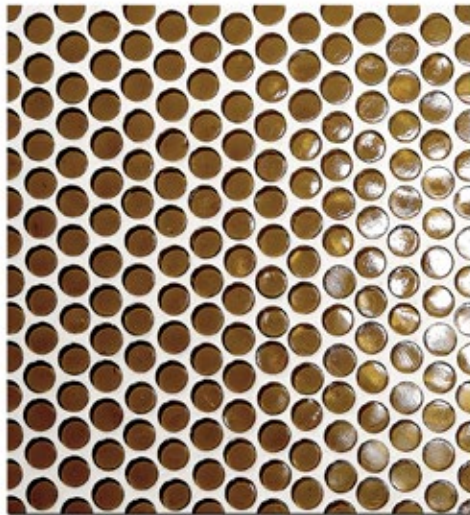

Circle White

Circle Diamond

Circle Oyster

Circle Zinc

# EXTRA LIGHT

Circle Diamond

Circle Zinc

Circle Oyster

# EXTRA LIGHT

Circle Lime

Circle Jade

Circle Ocher

Circle Mink

Circle Mou

# EXTRA LIGHT

Circle Jade

Circle Mou

Circle Mink

Colors and Aesthetical features in this catalogue are to be regarded as indications. Please refer to physical samples for clarification.