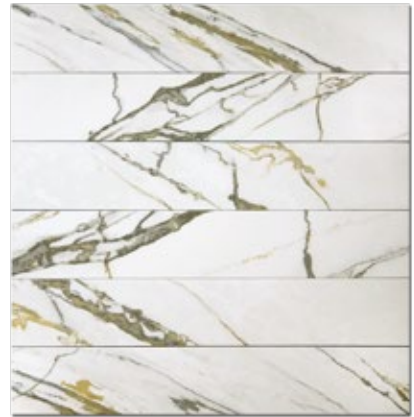

Calacatta Bamboo 4 x 24

PORCELAIN

Glazed Porcelain

4

RESIDENTIAL

FROST RESISTANT!

D.C.O.F
>.42
standard is
>.42

R10

V2 Slight

Thickness
9.0 mm

Recommended Joint: **MINIMUM 2mm (± 3/32")** for ALL RECTIFIED tiles!