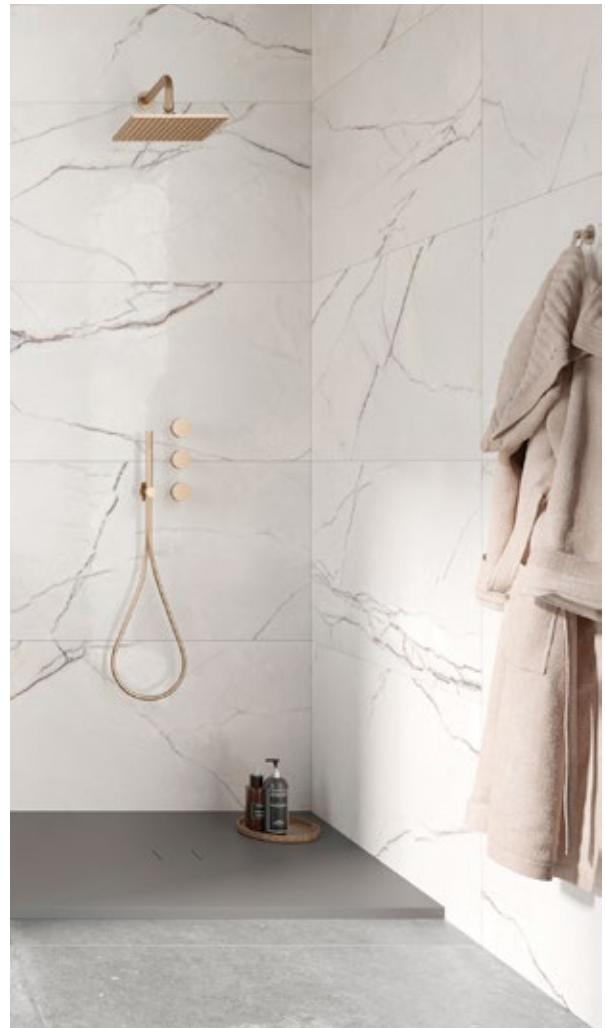

2 1/4 x 48 SBN

Arabescato 24 x 48

Lilac 24 x 48

Calacatta Bamboo 24 x 48

Tesserae 24 x 48

+ E P O Q U E 21 +

New!

Arabescato 24 x 48

Epoque21 Calacatta Bamboo Antique 24 x 48

Epoque21 Lilac Antique 24 x 48

Colors and Aesthetical features in this catalogue are to be regarded as indications. Please refer to physical samples for clarification.