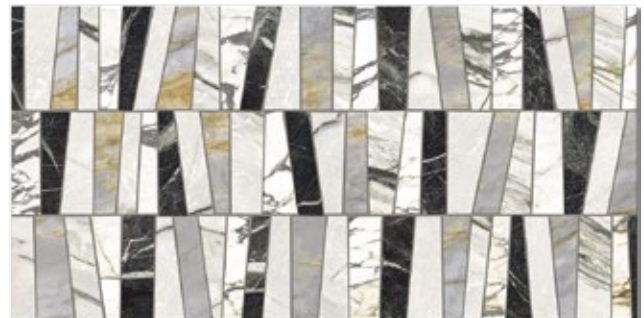

2 1/4 x 48 SBN

Arabescato 24 x 48

Lilac 24 x 48

Calacatta Bamboo 24 x 48

Tesserae 24 x 48

+ E P O Q U E 21 +

New!

Arabescato 24 x 48

Epoque21 Calacatta Bamboo Antique 24 x 48

Epoque21 Lilac Antique 24 x 48

Colors and Aesthetical features in this catalogue are to be regarded as indications. Please refer to physical samples for clarification.