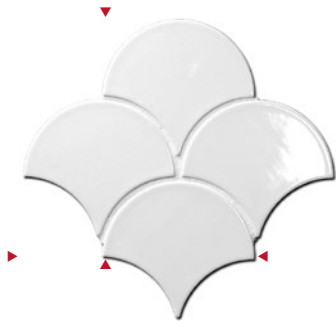

prod no.
CA 90512.PI
CA 93512.PI
CA 95512.PI

prod name
Auræ (white)
Vapour (warm white)
Aether (cool white)

lbs/unit (sheets) sheet/packing
2.80 14 14/carton

▶ 12" x 11 1/4" ◀

Auræ

Vapour

Aether

Auræ Pike

SCALA (mounted)

▶ 6 1/4" x 9 1/4" ◀

unit Sheet
unit size .48 sf sheet
unit/sf 2.10

prod no.
CA 90512.SC
CA 93512.SC
CA 95512.SC

prod name
Auræ (white)
Vapour (warm white)
Aether (cool white)

lbs/unit (sheets) sheet/packing
1.70 14 14/carton