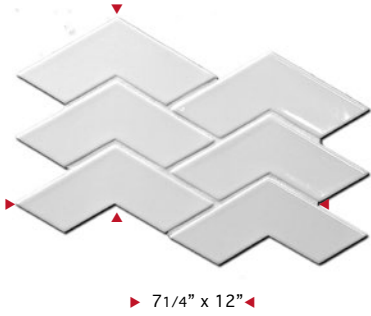

N E W !

ATMOS

FANE
(mounted)

Auræ