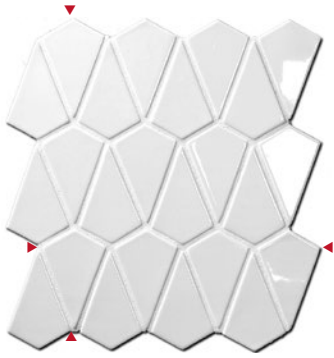

▶ 93/8" x 91/4" ◀

unit Sheet
unit size .60 sf sheet
unit/sf 1.67

prod no.
CA 90512.OS
CA 93512.OS
CA 95512.OS

prod name
Auræ (white)
Vapour (warm white)
Aether (cool white)

lbs/unit (sheets) sheet/packing
1.85 14 14/carton

Auræ

Vapour

Aether

Auræ Osso

NEW !

ATMOS

PIKE
(mounted)

unit Sheet
unit size .88 sf sheet
unit/sf 1.14