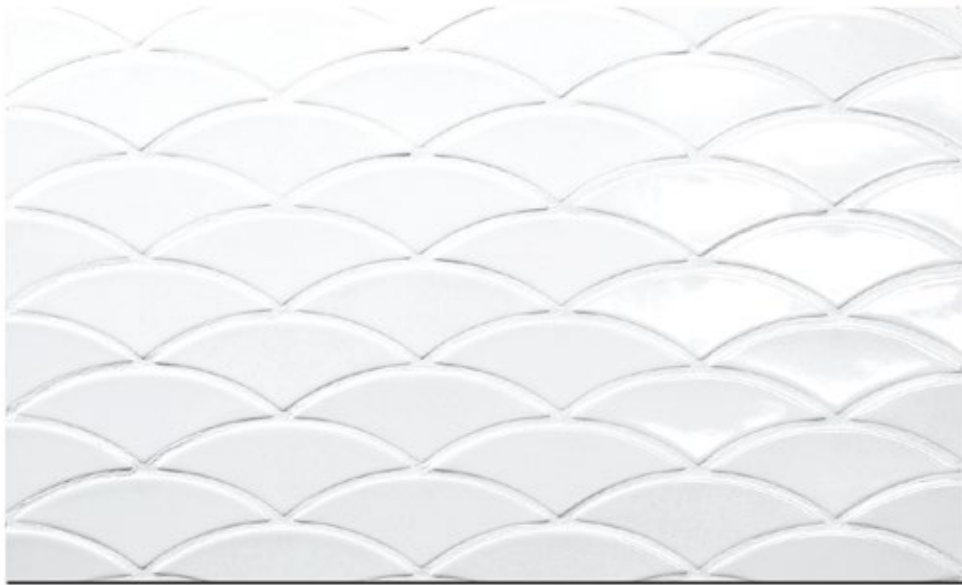

N E W !

ATMOS

ARC
(mounted)

▶ 95/8" x 93/4" ◀

unit Sheet
unit size .71 sf sheet
unit/sf 1.40

prod no.
CA 90512.AR
CA 93512.AR
CA 95512.AR

prod name
Auræ (white)
Vapour (warm white)
Aether (cool white)

lbs/unit (sheets) sheet/packing
2.10 14 14/carton

Auræ Arc