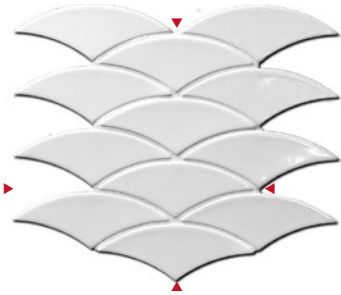

N E W !

ATMOS

ARC
(mounted)

▶ 95/8" x 93/4" ◀

unit Sheet
unit size .71 sf sheet
unit/sf 1.40

prod no.
CA 90512.AR
CA 93512.AR
CA 95512.AR

prod name
Auræ (white)
Vapour (warm white)
Aether (cool white)

lbs/unit (sheets) sheet/packing
2.10 14 14/carton

Auræ

Vapour

Aether

Auræ Arc

ATMOS

NEW!

CHEV
(mounted)

▶ 83/4" x 121/4" ◀

SCALA (mounted)

▶ 6 1/4" x 9 1/4" ◀

unit Sheet
unit size .48 sf sheet
unit/sf 2.10

prod no.
CA 90512.SC
CA 93512.SC
CA 95512.SC

prod name
Auræ (white)
Vapour (warm white)
Aether (cool white)

lbs/unit (sheets) sheet/packing
1.70 14 14/carton

prod no.	prod name	size	lbs/sf	pc/ctn	sf/ctn
CA 90512	Aurae (white)	5 x 12	3.30	24	10.27
CA 93512	Vapour (warm white)	5 x 12			
CA 95512	Aether (cool white)	5 x 12			

special pieces	size
SBN Short (on 5" side)	5 x 12
SBN Long (on 12" side)	5 x 12
SBNC	5 x 5