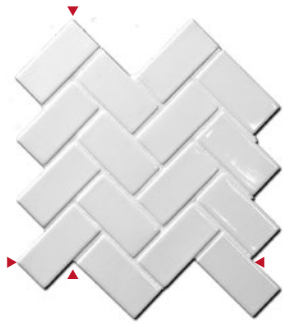

Auræ

Vapour

Aether

Auræ Fane

NOTE: The price (SF) is CALCULATED based on the unit/sf for REFERENCE only!
As Mosaics are sold by the SHEET, NOT Square Foot, some rounding may occur.

ATMOS

NEW!

OSSO
(mounted)